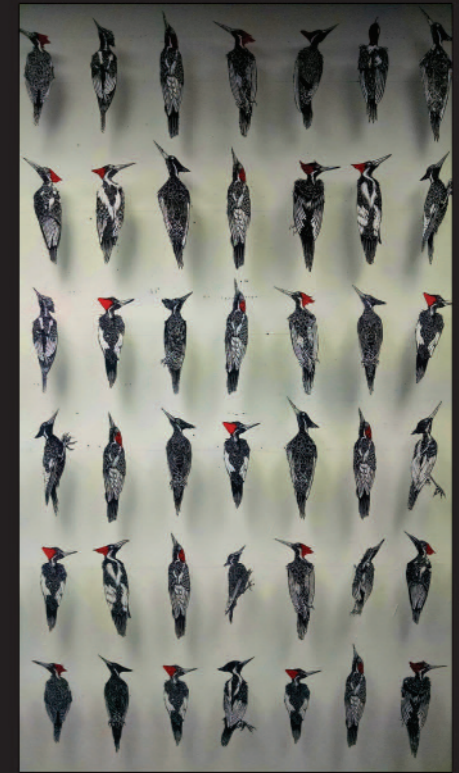

Pippin Frisbie-Calder

When There Were Many

April 11 - April 21, 2017

Reception:

Thursday April 13, 5:30-7:30