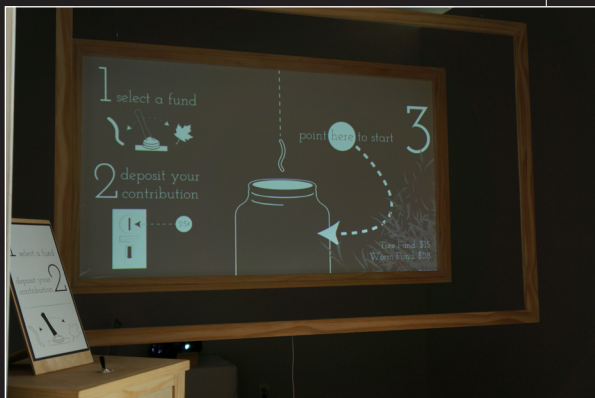

MORE MEDIA: performative / interactive

John SEEFELDT